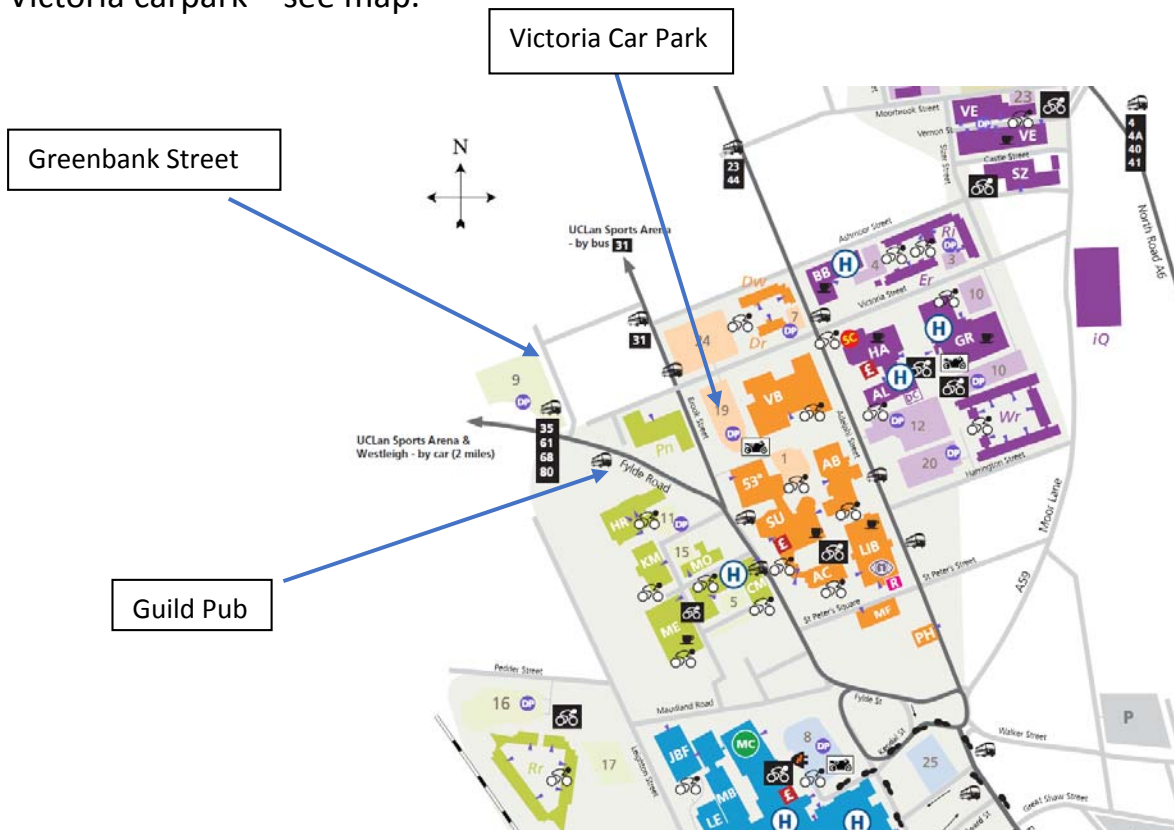

SROC Street League 2015/16 – Event 4 Tuesday 1st December PRESTON CENTRAL

Please note the Preston Central event will be on **TUESDAY 1st DECEMBER**.

Extended map now includes Adelphi quarter as well as centre of Preston.

VENUE: The Guild pub, 99 Fylde Road, PR1 2QX

PARKING: Please leave the pub car park for other pub customers. There is street parking on Greenbank Street and surrounding area and we have permission to park in the UCLan Victoria carpark – see map.

FOOD: Food served until 9pm.

Usual format:

- 60 or 75 minute score
- Start times 6:30 to 7:30
- Entry Fees £3 seniors, £1 juniors

Lights strongly recommended, high visibility clothing essential.